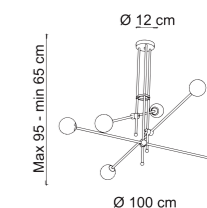

DOWNLOAD AREA:

2079	KEVIN
Power	6 x max 9W
Input	220/240 V- 50/60Hz
Lampholder	G9- Bulb not included
IP	20
Weight	N: 2,8kg G: 3,6kg
Volume	0,0541 m ³

4561	KEVIN/A
Power	4 x max 9W
Input	220/240 V- 50/60Hz
Lampholder	G9 - Bulb included
IP	20
Weight	N: 0,9kg G: 1,3kg
Volume	0,0244 m ³